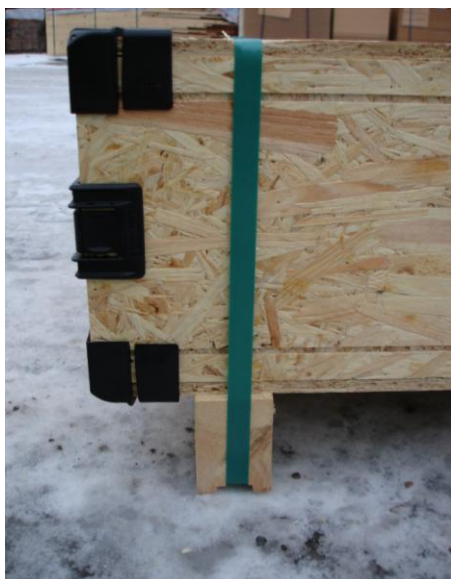

box + pallet C Box with a simple two-ways pallet for small loads

Standard box, 9 mm OSB or plywood with pallet C

Strapping to block

Pallet / blocks with groove for strapping

Drawing for pallet C with different height nr. 2008-012