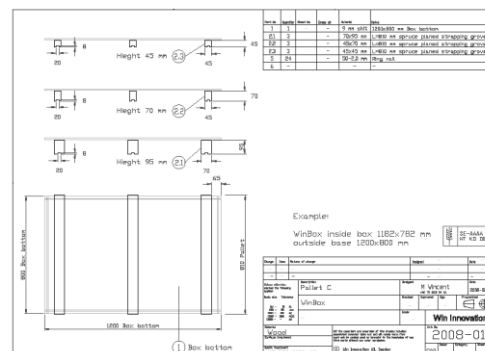

box + pallet C Box with a simple two-ways pallet for small loads

Standard box, 9 mm OSB or plywood with pallet C

Strapping to block

Pallet / blocks with groove for strapping

Drawing for pallet C with different height nr. 2008-012